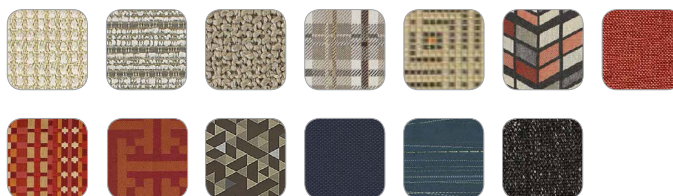

A Canvas for Your Expression

Through a partnership with HBF Textiles, Allsteel offers fabrics with dimensional character and clarity of color. Many patterns have sustainable and high-performance qualities. Paired with four distinct base colors, Parallel comes to life in many different ways.

30"H x 36"W x 29¼"D
Seat 17"H x 24"W x 20½"D

30"H x 40"W x 29¼"D
Seat 17"H x 28"W x 20½"D

30"H x 76"W x 29¼"D
Seat 17"H x 64"W x 20½"D

21½"H x 22"W x 22"D

16"H x 52"W x 22"D

Seating products are available with or without channeled upholstery.

Allsteel®

Allsteel Inc.
Muscatine, Iowa 52761-5257
allsteeloffice.com