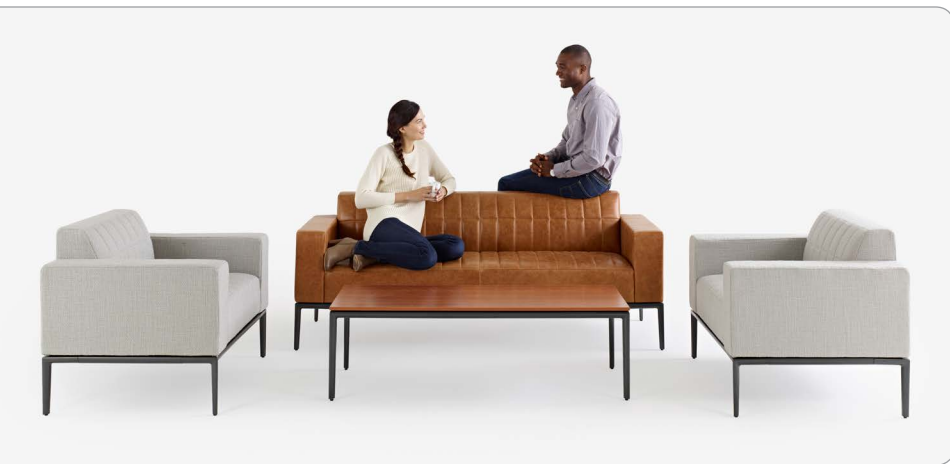

Lasting Comfort

Designed to provide a comfortable sit in many positions whether it's five minutes or two hours.